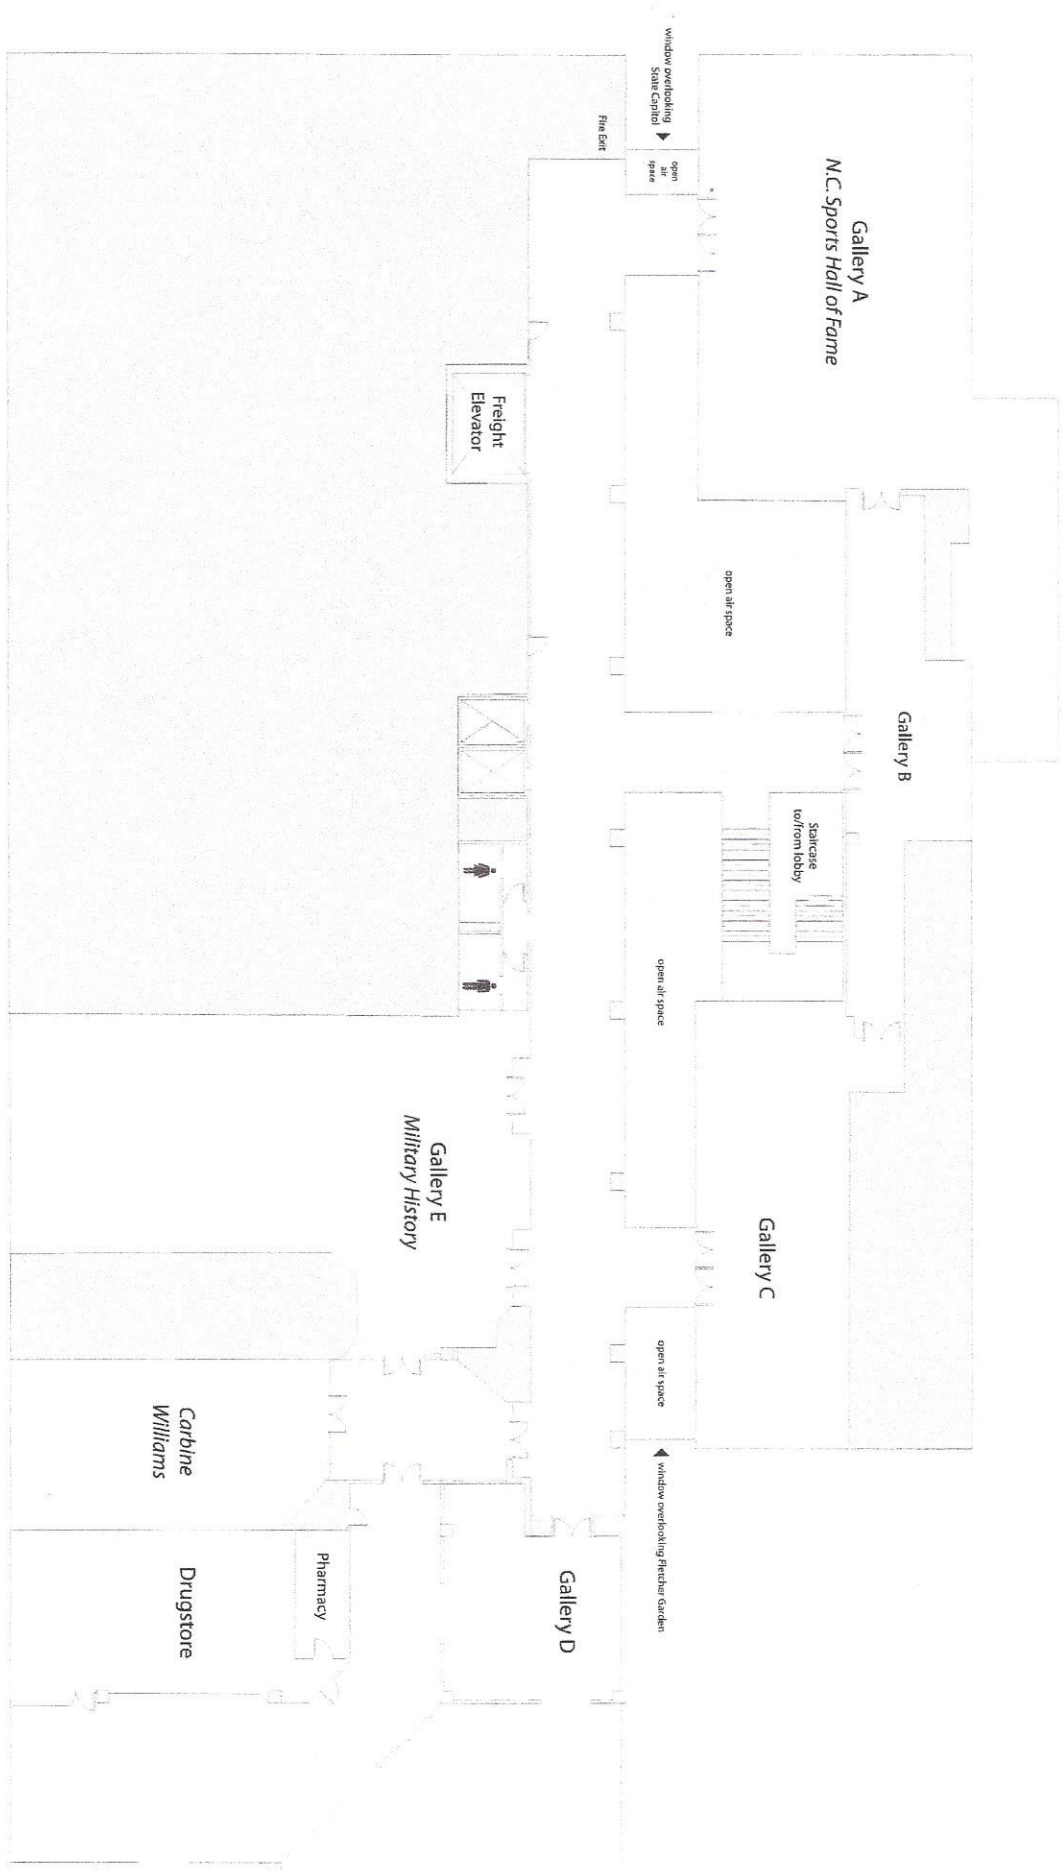

CURRENT PLAN OF MUSEUM LOBBY

N
NCHMCH / Lobby Level / Plan View
Scale: none

Fletcher Garden

 NCMOH / R-level / Plan View
 Scale: none

NCMOH / Level 3 / Plan View
 Scale: none